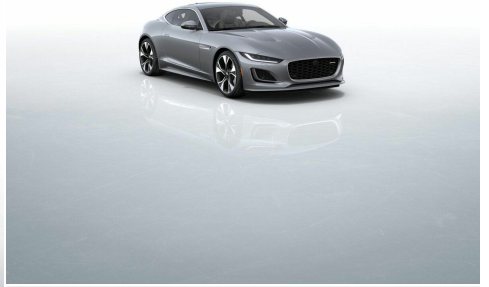

2024 F-TYPE

POA

R-Dynamic RWD 5I Automatic

Model Year	Transmission	Bodystyle	Exterior Color	Interior Trim	Vin
2024	Automatic	2 door passenger	Eiger Grey	Light Oyster / Ebony	SAJDF1EEXRCK88004

Retailer Comments