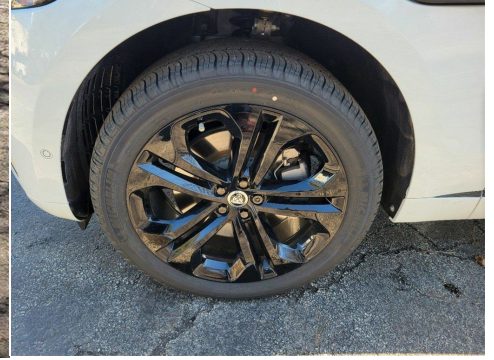

# 2026 F-PACE

**MSRP \$68,163**

**F-PACE P250 R-DYNAMIC S 2I Automatic**

Model Year	Transmission	Bodystyle	Exterior Color	Interior Trim	Vin
2026	Automatic	4 Door SUV	Fuji White	Siena Tan Windsor leather seats	SADCT2EX7TA755395

## Retailer Comments

This Jaguar won't be on the lot long! A great vehicle and a great value! Our experienced sales staff is eager to share its knowledge and enthusiasm with you. They'll work with you to find the right vehicle at a price you can afford. We are here to help you.