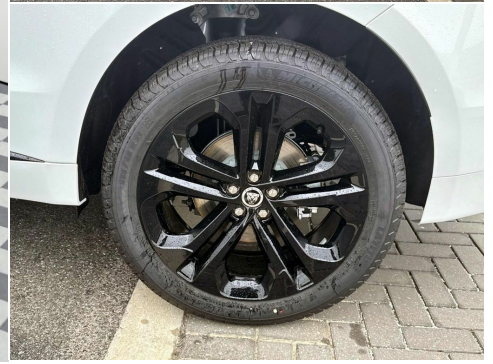

# 2026 F-PACE

**MSRP \$65,533**

**F-PACE P250 R-DYNAMIC S 2I Automatic**

| Model Year | Transmission | Bodystyle  | Exterior Color | Interior Trim                           | Vin               |
|------------|--------------|------------|----------------|---|-------------------|
| 2026       | Automatic    | 4 Door SUV | Fuji White     | Mars Red Windsor<br>Leather Sport Seats | SADCT2EX2TA755482 |

## Retailer Comments

2026 Jaguar F-PACE Fuji White P250 R-Dynamic S 4D Sport Utility 8-Speed Automatic 2.0L I4 Turbocharged AWD \*\*\*JAGUAR LAND ROVER LAKELAND.  
 \*DEMO/LOANER PLEASE contact dealer for availability and updated miles.