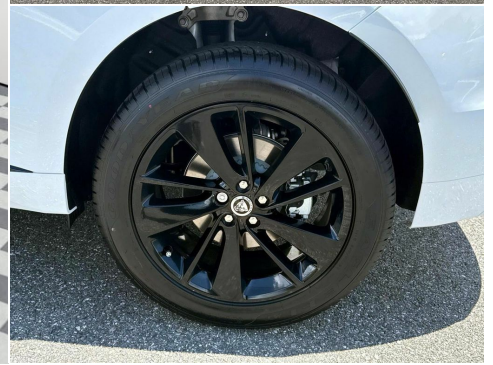

2026 F-PACE

MSRP \$63,888

F-PACE P250 R-DYNAMIC S 2I Automatic

Model Year	Transmission	Bodystyle	Exterior Color	Interior Trim	Vin
2026	Automatic	4 Door SUV	Fuji White	Mars Red Windsor leather seats	SADCT2EX2TA759869

Retailer Comments

2026 Jaguar F-PACE Fuji White P250 R-Dynamic S 4D Sport Utility 8-Speed Automatic 2.0L I4 Turbocharged AWD ***JAGUAR LAND ROVER LAKELAND.
 *DEMO/LOANER PLEASE contact dealer for availability and updated miles.