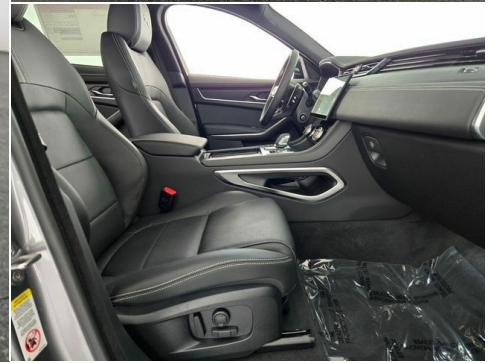

2026 F-PACE

MSRP $62,283

F-PACE P250 R-DYNAMIC S Automatic

Model Year	Transmission	Bodystyle	Exterior Color	Interior Trim	Vin
2026	Automatic	4 Door SUV	Eiger Grey	Ebony w/ Ebony/Ebony interior	SADCT2EX7TA759754

Retailer Comments

Eiger Grey Metallic 2026 Jaguar F-PACE P250 R-Dynamic S AWD 8-Speed Automatic 2.0L I4 Turbocharged 13 Speakers, 20" Wheels, 4-Wheel Disc Brakes, ABS brakes, Air Conditioning, Alloy wheels, AM/FM radio: SiriusXM, Apple CarPlay/Android Auto, Auto High-beam Headlights, Auto tilt-away steering wheel, Auto-dimming door mirrors, Auto-dimming Rear-View mirror, Automatic temperature control, Brake assist, Bumpers: body-color, Compass, Delay-off headlights, Driver door bin, Driver vanity mirror, Dual front impact airbags, Dual front side impact airbags, Electronic Stability Control, Emergency communication system: Remote SOS Emergency Call, Exterior Parking Camera Rear, Four wheel independent suspension, Front anti-roll bar, Front Bucket Seats, Front Center Armrest, Front dual zone A/C, Front fog lights, Front reading lights, Fully automatic headlights, Garage door transmitter: HomeLink, Heads-Up Display, Heated door mirrors, Heated front seats, Heated Front Sport Seats, Heated steering wheel, Illuminated entry, Leather Shift Knob, Leather steering wheel, Low tire pressure warning, Memory seat, Navigation system: Pivi Pro (Connected Navigation), Occupant sensing airbag, Outside temperature display, Overhead airbag, Overhead console, Panic alarm, Passenger door bin, Passenger vanity mirror, Perforated Duoleather Seat Trim, Power door mirrors, Power driver seat, Power Liftgate, Power moonroof, Power passenger seat, Power steering, Power windows, Premium Interior Protection Pack Without Full Spare, Radio data system, Radio: Meridian 400W Sound System, Radio: Meridian 650W Surround Sound System, Rain sensing wipers, Rear anti-roll bar, Rear fog lights, Rear reading lights, Rear seat center armrest, Rear window defroster, Rear window wiper, Remote keyless entry, Satin Charcoal Ash Veneer, Security system, Speed control, Speed-sensing steering, Split folding rear seat, Spoiler, Sport steering wheel, Steering wheel memory, Steering wheel mounted audio controls, Tachometer, Telescoping steering wheel, Tilt steering wheel, Traction control, Trip computer, Turn signal indicator mirrors, Variably intermittent wipers, Wheel Protection Pack with Chrome Locks, Wheels: 19" Diamond Turned (style 5103), Wheels: 20" Gloss Black (style 1067).22/27 City/Highway MPG