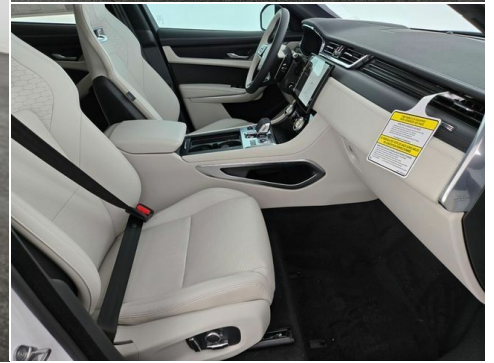

2026 F-PACE

MSRP $66,313

F-PACE P250 R-DYNAMIC S Automatic

Model Year	Transmission	Bodystyle	Exterior Color	Interior Trim	Vin
2026	Automatic	4 Door SUV	Fuji White	Light Oyster Windsor leather seats	SADCT2EX6TA757171

Retailer Comments

Fuji White 2026 Jaguar F-PACE P250 R-Dynamic S AWD 8-Speed Automatic 2.0L I4 Turbocharged 13 Speakers, 4-Wheel Disc Brakes, ABS brakes, Adaptive Dynamics, Air Conditioning, Alloy wheels, AM/FM radio: SiriusXM, Apple CarPlay/Android Auto, Auto High-beam Headlights, Auto tilt-away steering wheel, Auto-dimming door mirrors, Auto-dimming Rear-View mirror, Automatic temperature control, Brake assist, Bumpers: body-color, Compass, Configurable Dynamics, Delay-off headlights, Driver door bin, Driver vanity mirror, Dual front impact airbags, Dual front side impact airbags, Electronic Stability Control, Emergency communication system: Remote SOS Emergency Call, Exterior Parking Camera Rear, Four wheel independent suspension, Front anti-roll bar, Front Bucket Seats, Front Center Armrest, Front dual zone A/C, Front fog lights, Front reading lights, Fully automatic headlights, Garage door transmitter: HomeLink, Gloss Black Roof Rails, Heads-Up Display, Heated and Cooled Front Performance Seats, Heated door mirrors, Heated front seats, Heated Front Sport Seats, Heated steering wheel, Illuminated entry, Leather Shift Knob, Leather steering wheel, Low tire pressure warning, Memory seat, Navigation system: Pivi Pro (Connected Navigation), Occupant sensing airbag, Outside temperature display, Overhead airbag, Overhead console, Panic alarm, Passenger door bin, Passenger vanity mirror, Perforated Duoleather Seat Trim, Power door mirrors, Power driver seat, Power Liftgate, Power moonroof, Power passenger seat, Power steering, Power windows, Radio data system, Radio: Meridian 400W Sound System, Rain sensing wipers, Rear anti-roll bar, Rear fog lights, Rear reading lights, Rear seat center armrest, Rear window defroster, Rear window wiper, Remote keyless entry, Satin Charcoal Ash Veneer, Security system, Speed control, Speed-sensing steering, Split folding rear seat, Spoiler, Sport steering wheel, Steering wheel memory, Steering wheel mounted audio controls, Tachometer, Telescoping steering wheel, Tilt steering wheel, Traction control, Trip computer, Turn signal indicator mirrors, Variably intermittent wipers, Wheel Protection Pack with Chrome Locks, Wheels: 19" Diamond Turned (style 5103), Wheels: 21" Gloss Black (style 5105).22/27 City/Highway MPG