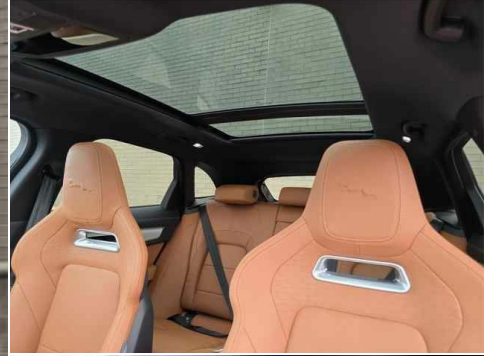

2026 F-PACE

MSRP \$66,223

F-PACE P250 R-DYNAMIC S Automatic

Model Year	Transmission	Bodystyle	Exterior Color	Interior Trim	Vin
2026	Automatic	4 Door SUV	Fuji White	Siena Tan Windsor leather seats	SADCT2EX6TA755761

Retailer Comments

2026 Jaguar F-PACE S22/27 City/Highway MPG Gloss Black Roof Rails, Configurable Dynamics, Premium Interior Protection Pack, Handover Pack, 14-Way Heated & Cooled Electric Front Seats, Adaptive Dynamics, Android Auto, Apple CarPlay, Memory seat, Navigation system: Pivi Pro (Connected Navigation), Radio: Meridian Surround Sound System, Remote keyless entry, Sirius XM Satellite Radio & HD Radio, Wheels: 21 Gloss Black (Style 5105). AWD 8-Speed Automatic with Overdrive I4. The 2026 Jaguar F-Pace S is a luxury SUV that combines performance, style, and advanced technology. With a focus on delivering an exhilarating driving experience, it features a powerful engine, likely an I4 or V6 configuration, providing robust performance complemented by an 8-speed automatic transmission with overdrive, along with an all-wheel-drive (AWD) system for enhanced traction and handling. The exterior is designed with sleek lines and a sporty aesthetic, often enhanced by optional features like gloss black roof rails and distinctive wheel designs, such as 21 gloss black wheels. Inside, the F-Pace S boasts a premium interior that includes comfortable, heated and cooled electric front seats with memory function for added convenience. Technology plays a significant role, featuring a navigation system with Pivi Pro (connected navigation), along with seamless smartphone integration through Android Auto and Apple CarPlay. The safety and entertainment experience is elevated by a Meridian surround sound system and available satellite radio options. Overall, the 2026 Jaguar F-Pace S is designed to offer a blend of luxury, comfort, and advanced functionality, making it a strong contender in the luxury SUV market.