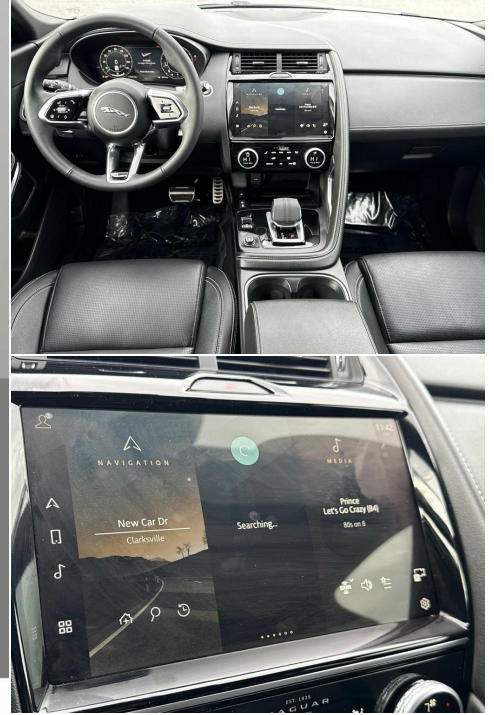

2024 E-PACE

\$35,970

R-Dynamic Automatic

Condition: Pre-Owned

JIM COLEMAN
AUTOMOTIVE

Model Year	Mileage	Transmission	Bodystyle	Exterior Color	Vin
2024	7,140 miles	Automatic	SUV	Fuji White	SADFL2FX0R1049874

Retailer Comments

THIS 2024 JAGUAR E PACE 250 AWD IN FUJI WHITE WITH CLOUD LEATHER INTERIOR AND HAS FACTORY BUMPER TO BUMPER COVERAGE UNTIL JUNE 1, 2029 OR 60,000 MILES. THIS IS A ONE OWNER WITH A CLEAN CARFAX HISTORY. THIS AWD E PACE HAS ALL THE CREATURE COMFORTS YOU EXPECT IN A JAGUAR: MERIDIAN SOUND SYSTEM PANORAMIC MOONROOF HEATED FRONT SEATS POWER LIFT GATE NAVIGATION SAFETY: Aerial Surround View Camera System, Front, Rear, Right & Left Side Camera System, Blind Spot Assist, Collision Mitigation, Park Assist Front And Rear Parking Sensors, 3D Surround Camera 2024 Jaguar E-PACE P250 Clean CARFAX. Fuji White AWD 9-Speed Automatic 2.0L I4 16V Turbocharged Recent Arrival! Aerial Surround View Camera System, Front, Rear, Right & Left Side Camera System, Blind Spot Assist, Collision Mitigation, Park Assist Front And Rear Parking Sensors, Power Lift Gate, 3D Surround Camera, Pivi Pro (Connected Navigation) Integrated Navigation System w/Voice Activation, Pano Moonroof, 12-Way Electric Heated Front Sport Seats, Air Conditioning, Apple CarPlay/Android Auto, Brake assist, Compass, Driver door bin, Driver vanity mirror, DuoLeather Seat Trim, Front Center Armrest, Front Fog Lights, Front reading lights, Heated front seats, Memory seat, Navigation system: Pivi Pro (Connected Navigation), Power driver seat, Power Liftgate, Radio data system, Radio: Meridian Sound System (400W), Tachometer, Telescoping steering wheel, Tilt steering wheel, Wheels: 20" 5 Split-Spoke Gloss Black.