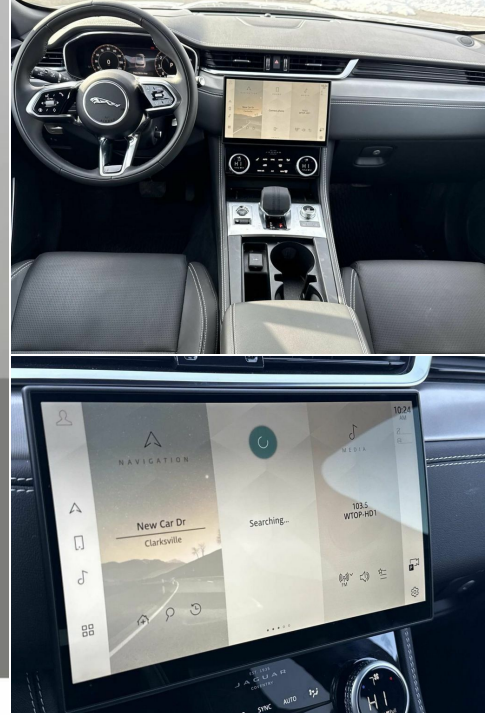

2026 F-PACE

\$72,158

F-PACE P400 R-DYNAMIC S Automatic

Condition: Pre-Owned

JIM COLEMAN
AUTOMOTIVE

Model Year	Mileage	Transmission	Bodystyle	Exterior Color	Vin
2026	2,500 miles	Automatic	4 Door SUV	Eiger Grey	SADCT2FU5TA756906

Retailer Comments

****ACTIVE LOANER CAR**** THIS 2026 Jaguar F-PACE P400 R-DYNAMIC S, FEATURES A 3.0L TURBOCHARGED AND ELECTRIC SUPERCHARGED INLINE-6 MILD-HYBRID (MHEV) ENGINE, PRODUCING 395 HORSEPOWER AT 5500 RPM AND 406 LB-FT OF TORQUE. THIS ALL-WHEEL-DRIVE LUXURY SUV ACHIEVES A 0-60 MPH TIME OF 5.1 SECONDS AND A TOP SPEED OF 155 MPH - HARD TO FIND THIS KIND OF PERFORMANCE IN THIS PRICE RANGE. OPTIONS: Panoramic Moon Roof 14-Way heated and Cooled Electric Driver and Passenger memory Performance Front Seats Navigation - Pivi Pro SAFETY: Front, Rear, Right & Left Side Camera System, Blind Spot Assist, Collision Mitigation, Park Assist Front And Rear Parking Sensors, Adaptive Cruise Control, Power Lift Gate, 14-way heated and cooled electric driver and passenger memory Performance Seats, Alloy wheels, Front Bucket Seats, Navigation System, Passenger door bin, Wheels: 19" Diamond Turned (Style 5103).